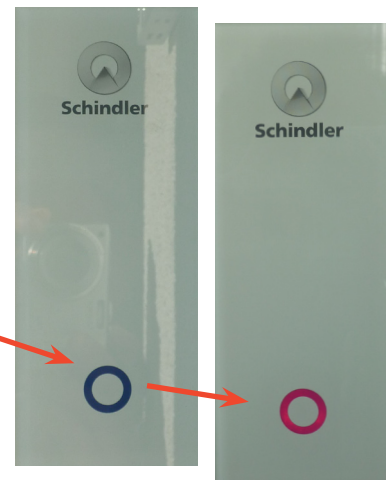

Premises in Baar
Lättichstrasse 8c

Our school rooms are located in Lättich/Baar, three minutes from ISZL. Please use the parking lot of the swimming area.

By bus

From Zug, the number 3 bus takes you directly to the swimming area (last stop). One minute to walk.

Please let us know if you need a timetable as a PDF document.

There is a gate in the hedge coming from the Lättich carpark

Walk through the gate

Turn right

Go to the elevator (looks like a pillar of the building)

To call the elevator put your finger on the "O" sign of the touch screen (won't work when wearing gloves), below the "Schindler" sign. It will turn red.

Press "2" and "O".

If the sun is shining, the numbers are difficult to detect. Just make some shadow.