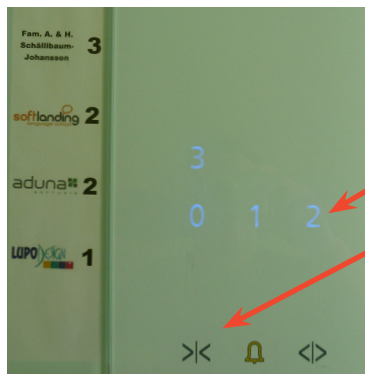

Premises in Baar
Lättichstrasse 8c

Our school rooms are located in Lättich/Baar, three minutes from ISZL. Please use the parking lot of the swimming area.

By bus

From Zug, the number 3 bus takes you directly to the swimming area (last stop). One minute to walk.

Please let us know if you need a timetable as a PDF document.

There is a gate in the hedge coming from the Lättich carpark

Walk through the gate

Turn right

Go to the elevator (looks like a pillar of the building)

To call the elevator put your finger on the "O" sign of the touch screen (won't work when wearing gloves), below the "Schindler" sign. It will turn red.

Press "2" and "O".

If the sun is shining, the numbers are difficult to detect. Just make some shadow.