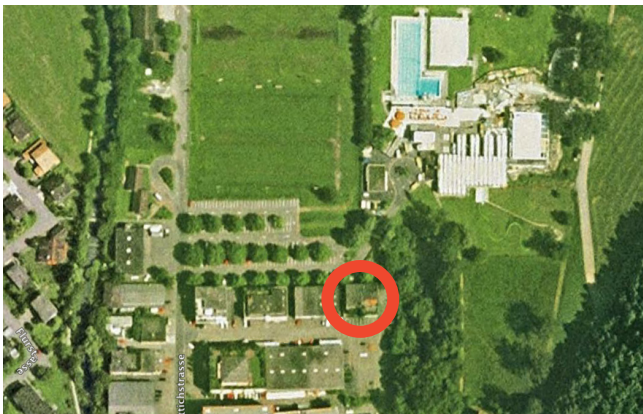

Premises in Baar
Lättichstrasse 8c

Our school rooms are located in Lättich/Baar, three minutes from ISZL. Please use the parking lot of the swimming area.

By bus

From Zug, the number 3 bus takes you directly to the swimming area (last stop). One minute to walk.

Please let us know if you need a timetable as a PDF document.

There is a gate in the hedge coming from the Lättich carpark

Walk through the gate

Turn right

Go to the elevator (looks like a pillar of the building)